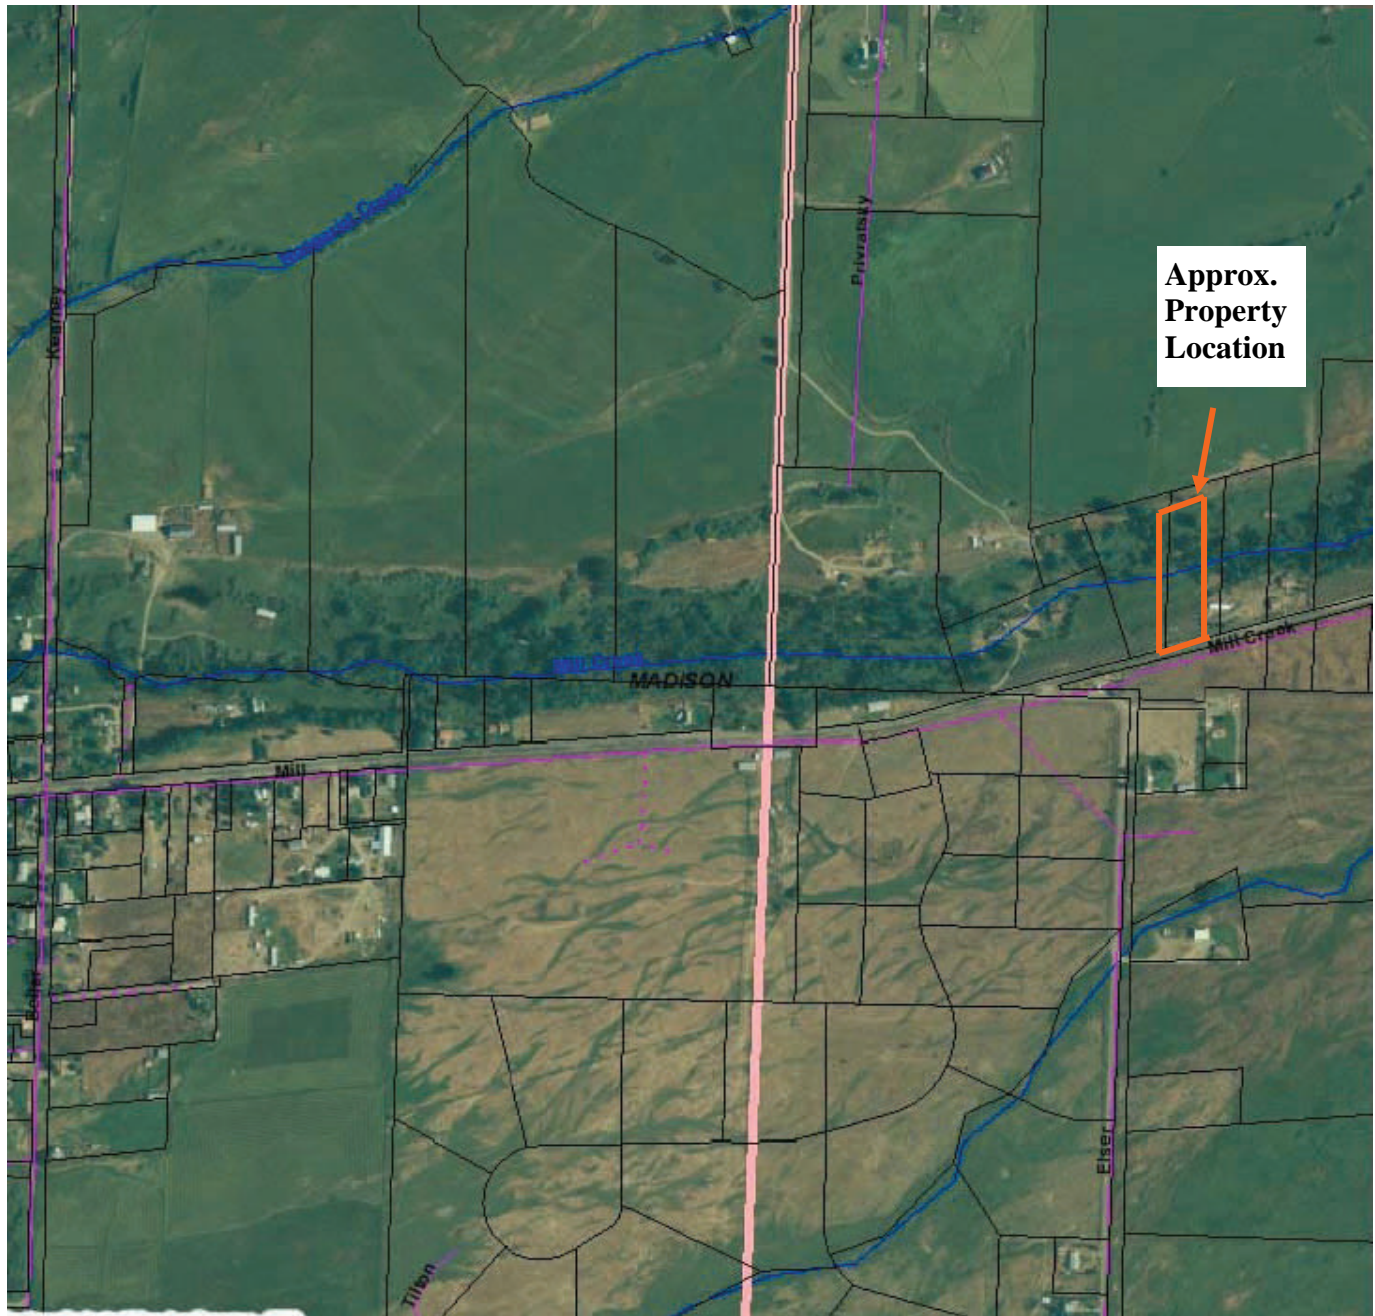

Clear Creek Realty

2.5 acres
Mill Creek Acreage

Residential ♦ Land ♦ Ranch ♦ Recreational

Contact Karen for More Information

Office: 406-842-5028

Mobile 406-596-0123