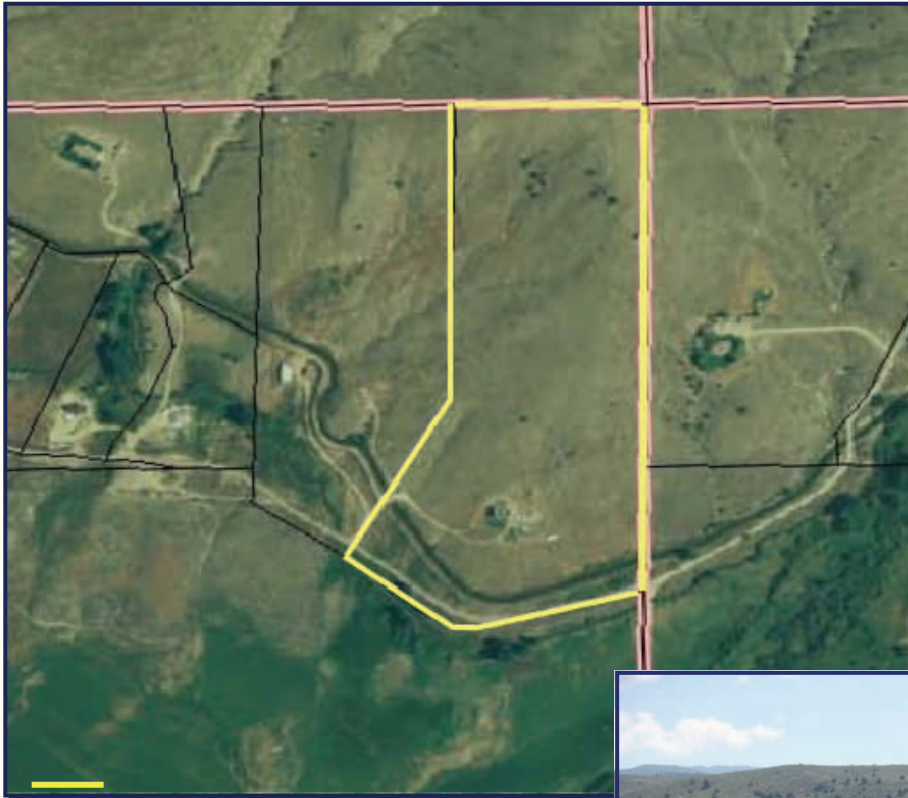

Cabin, Acreage, Barn & Shop

31.78 Acres

Sheridan, Montana

406-842-5028

Residential ♦ Ranch ♦ Recreational

Left - Aerial Photo with approximate property boundaries.

Photos Below - Hay Barn and livestock shelter located in south west corner of property.

APPROX PROPERTY BOUNDARIES

www.clearcreekmontana.com