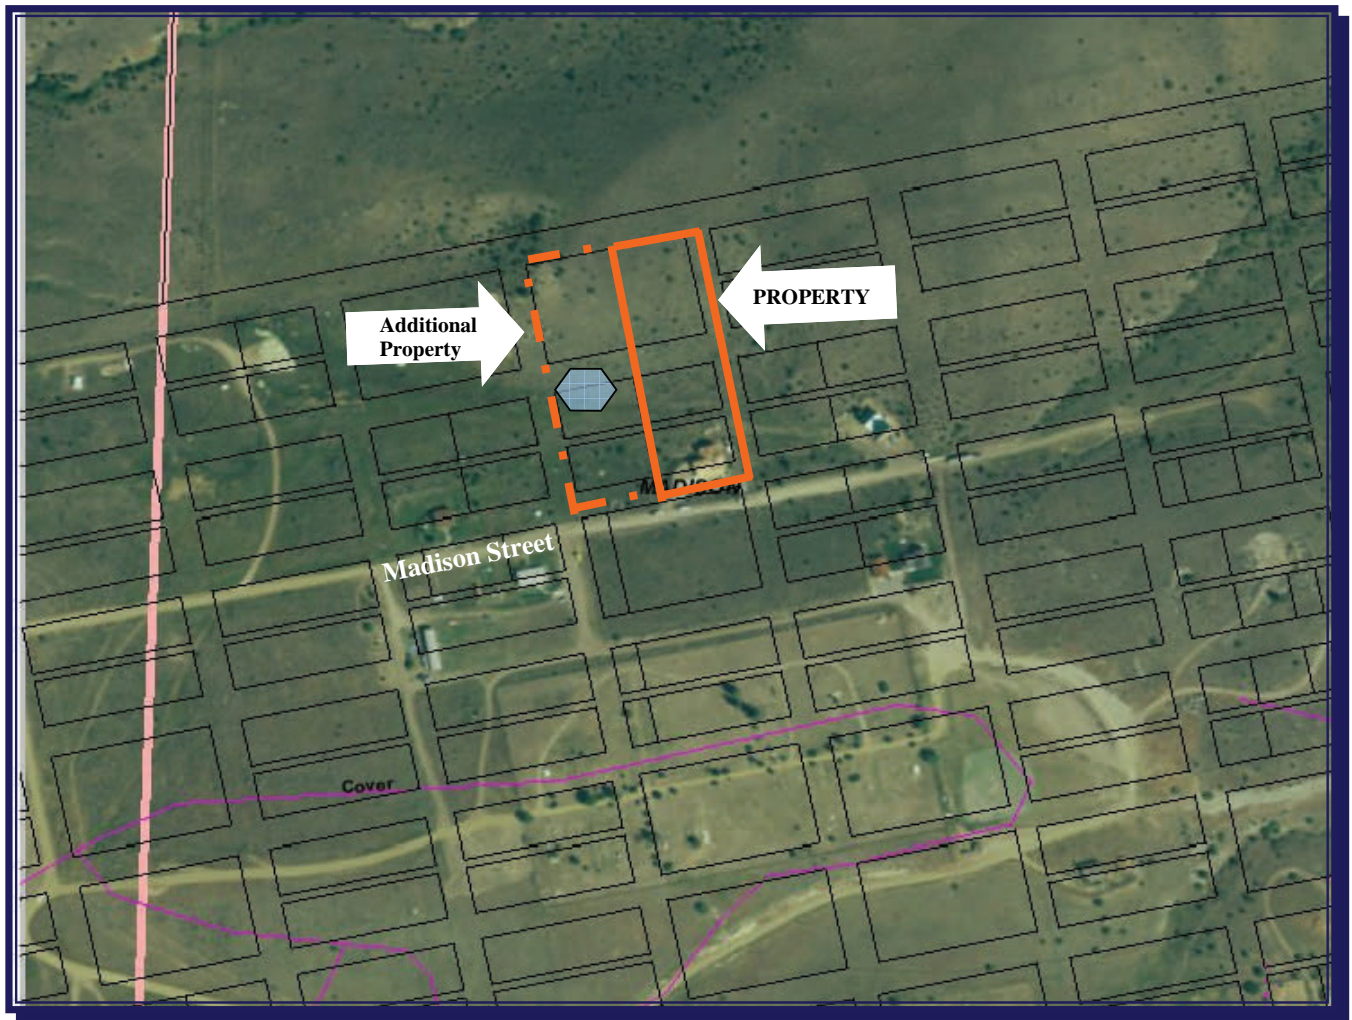

# Luxury Home in Historic Virginia City!

in Southwest Montana

- ✧ Luxury, Spacious Home is on approximately 1.8 acres.
- ✧ Additional, adjacent acreage is also available. This parcel has a separate water service and developed pond.